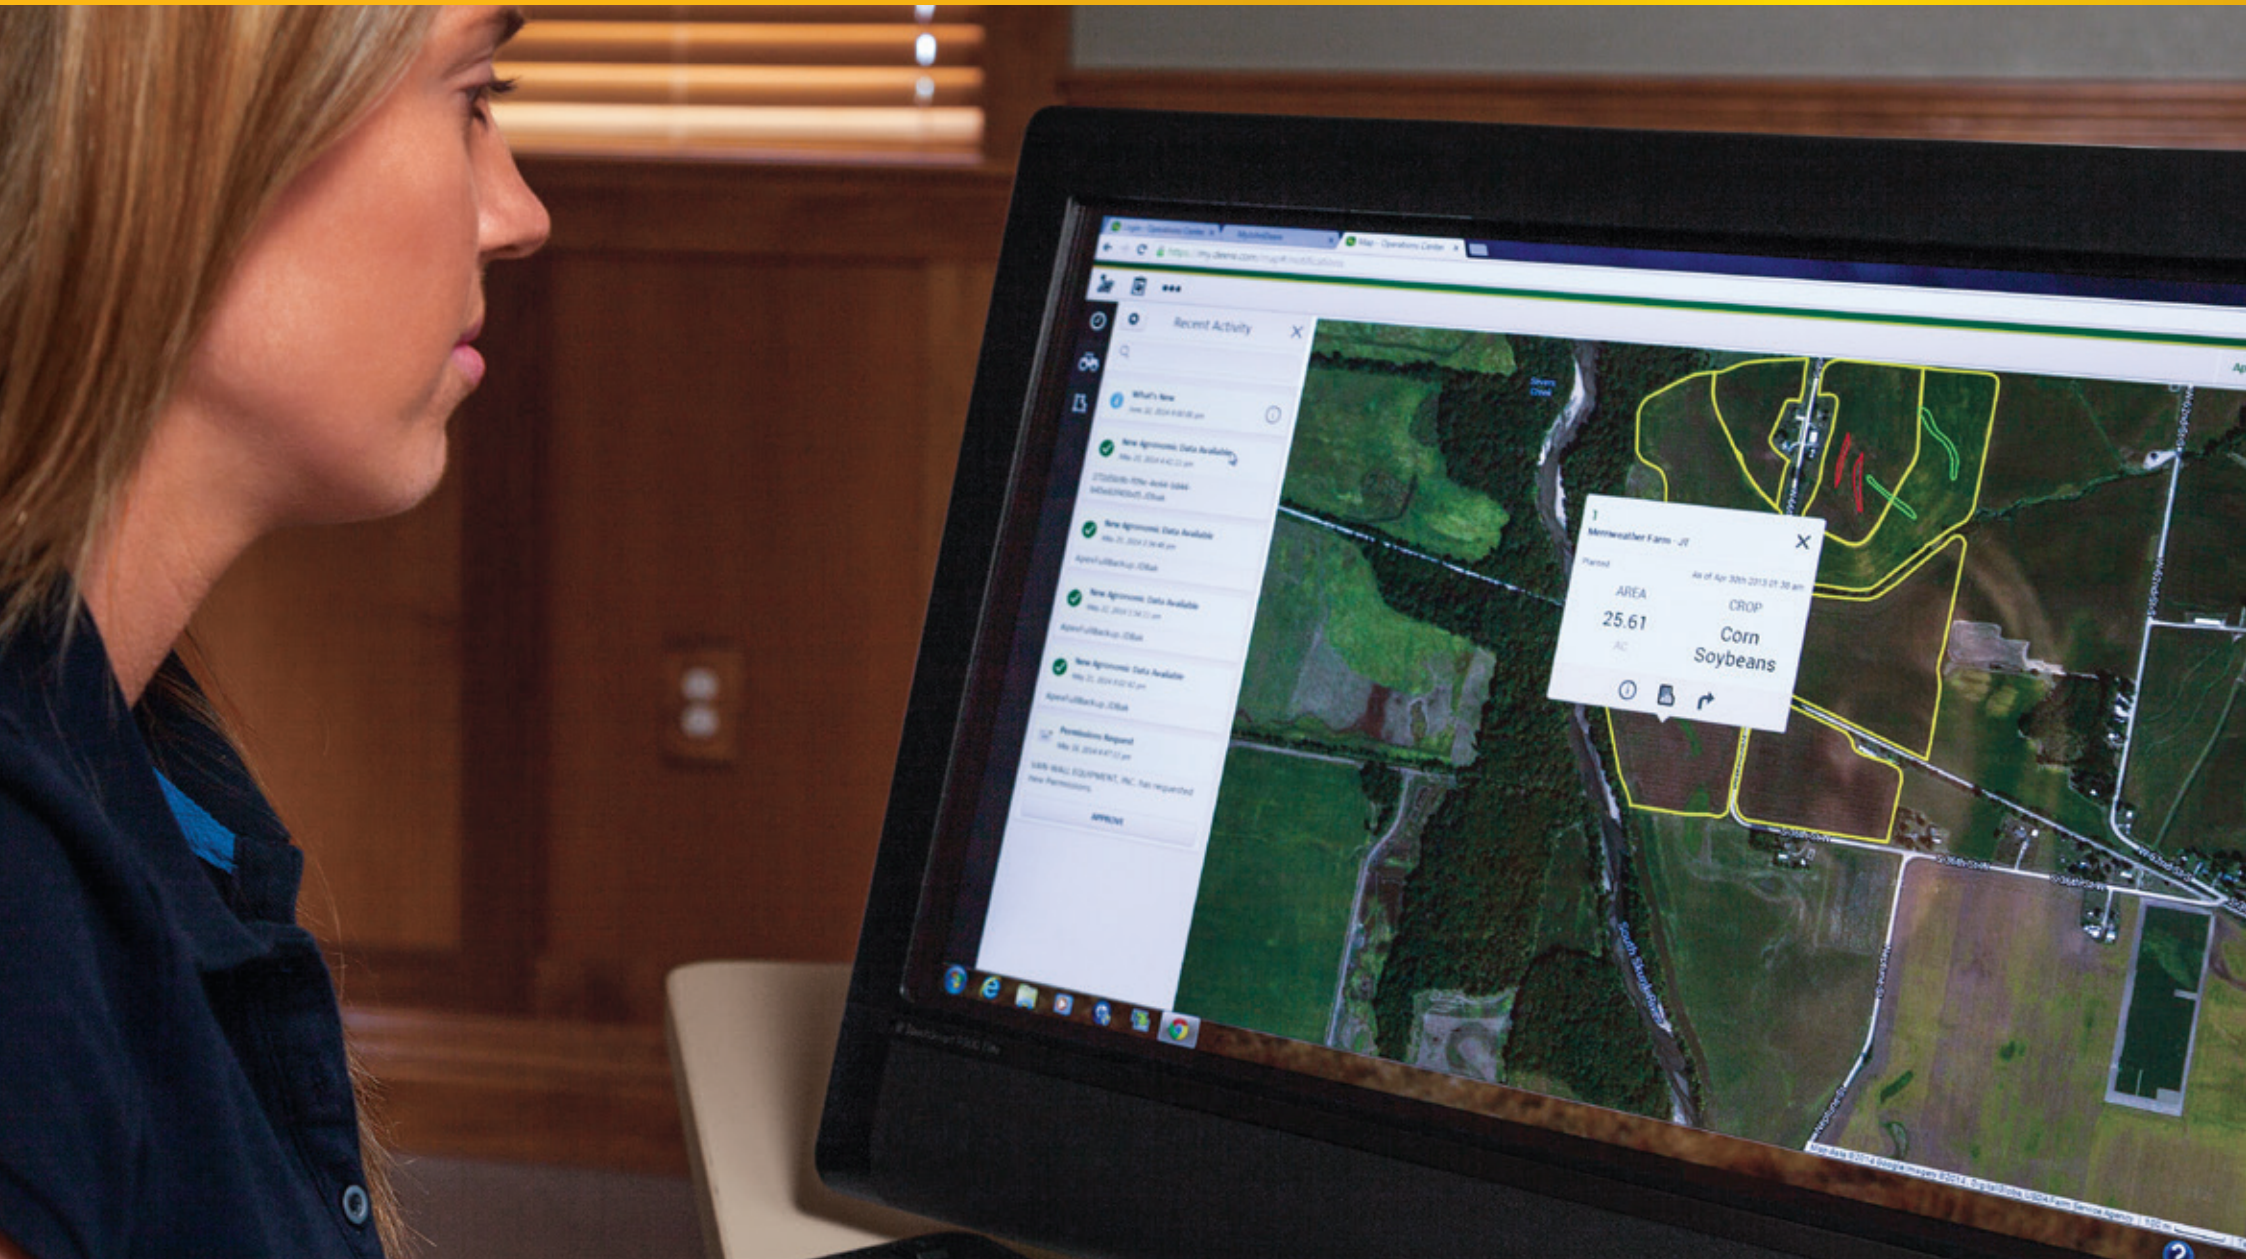

John Deere Operations Center

A set of online tools that provides information about your farm when you need it, where you need it

John Deere Operations Center

SEE what's happening in your operation right now, and learn from your performance over time.

- Use **Monitoring Tools** to see how your machines are performing and how jobs are progressing, even when you're not in the cab.
 - JDLink™ Connect-enabled Location History
 - Job Monitor
- On the **Summary Tab**, get a quick view of your entire operation's performance.
- With **Field Analyzer**, investigate what happened in a particular field.
- Organise and analyse information your way, in **Agronomic Reports**.

COLLABORATE with the right people and tools to make decisions that save time, optimise yield, and maximise profits.

- Easily share machine and agronomic data with others by setting **Permissions** that grant the right access to the right people.
- Keep one accurate view of your operation, with **Tools** you and your partners can use.
 - Field Detection
 - Post Calibration
 - Product Editing

DIRECT your operations by turning your plans into action, and adjusting as conditions change.

- Use **Prescription Creator** to customise plans for unique zones in your fields.
- Use **Jobs** to prioritise work and direct operators what to do next.
- Use **Setup Builder** to equip operators to get the work done right.