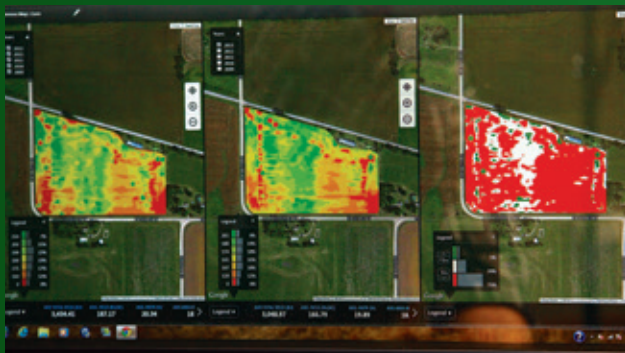

John Deere Operations Center

A set of online tools that provides information about your farm when you need it, where you need it

John Deere Operations Center

SEE what's happening in your operation right now, and learn from your performance over time.

- Use **Monitoring Tools** to see how your machines are performing and how jobs are progressing, even when you're not in the cab.
 - JDLink™ Connect-enabled Location History
 - Job Monitor
- On the **Summary Tab**, get a quick view of your entire operation's performance.
- With **Field Analyzer**, investigate what happened in a particular field.
- Organise and analyse information your way, in **Agronomic Reports**.

COLLABORATE with the right people and tools to make decisions that save time, optimise yield, and maximise profits.

- Easily share machine and agronomic data with others by setting **Permissions** that grant the right access to the right people.
- Keep one accurate view of your operation, with **Tools** you and your partners can use.
 - Field Detection
 - Post Calibration
 - Product Editing

DIRECT your operations by turning your plans into action, and adjusting as conditions change.

- Use **Prescription Creator** to customise plans for unique zones in your fields.
- Use **Jobs** to prioritise work and direct operators what to do next.
- Use **Setup Builder** to equip operators to get the work done right.